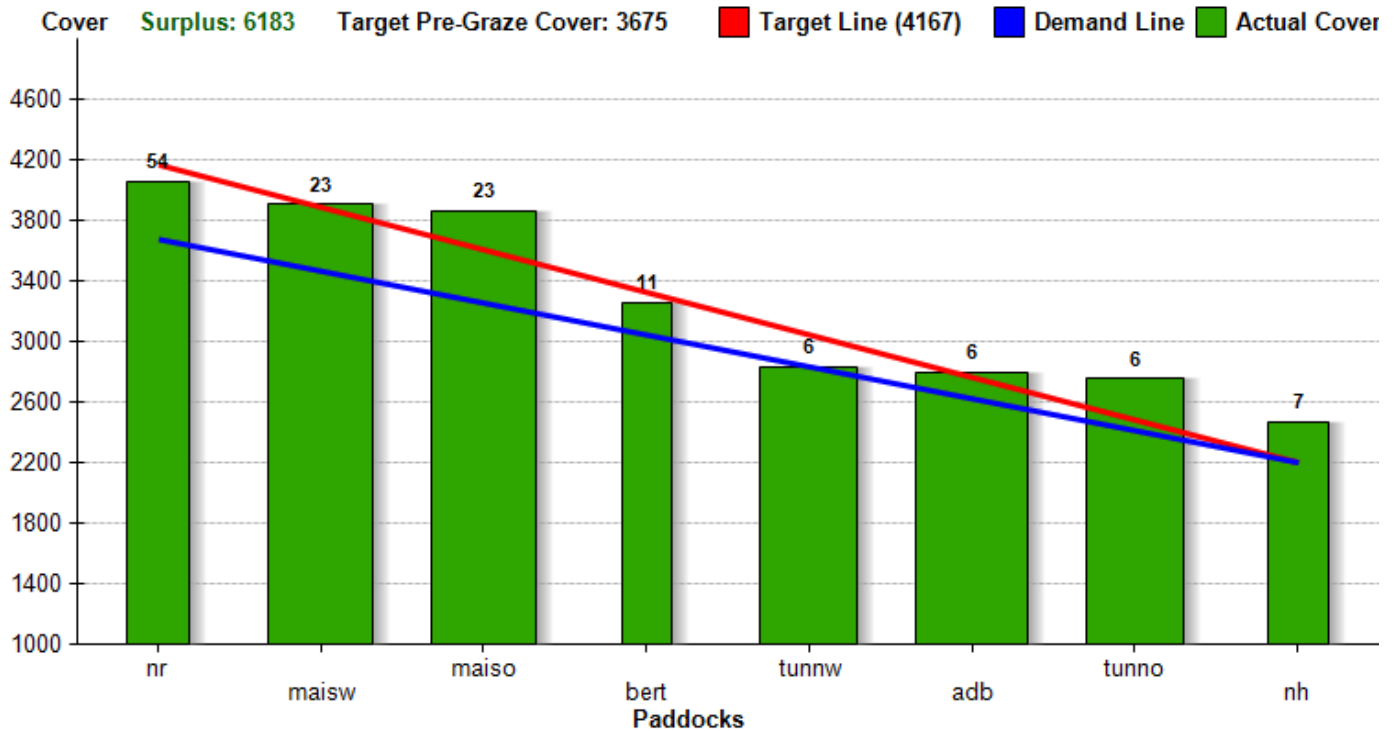

**Farmer Name** Jolle De Haan  
**Date Measured** 16/05/2016  
**Daily Growth** 93.7 (111.7)  
**Farm Cover** 3239  
**Total Area** 20.4  
**Total LU** 114  
**LU / Ha** 5.59  
**Demand / Day** 1368  
**N Kg / Ha** 0  
**N % Area** 0  
**Demand / Ha** 67.1  
**Weather** 11mm, 14.5°  
**Cover / LU** 311.09  
**Litre/Cow/Day** 26.25 (21/03)  
**kgMS/Cow** 2.25  
**Milk Quality** F4.61% / P3.72%  
**KgMs/Ha YTD** 34 (71.51 Ha)  
**Short Term Silage** 0 (0Ha)  
**Long Term Silage** 16 (42.88Ha)  
**Area Unmeasured** 12.36 Ha

	No.	Actual Grass	Meal	Silage	Target Grass
Spring Milkers	114	12	5	3	16
Autumn Milkers	0	0	0	0	0
Dry Cows	20	0			0
0-1 Year Old	20	0			0
1-2 Year Old	20	0			0
2+ Year Old	0	0			0

**Rotation Length** 22    **Rotation Last Week:** 0  
**Post Grazing Cover** 2200

**Decision Notes:**

**Decisions:**

Spring Cows Quantity: 115 to 114  
 Spring Cows Grass: 10 to 12  
 Spring Cows Silage: 4 to 3  
 Spring Cows Grass Target: 14 to 16  
 Post Grazing Cover: 2000 to 2200  
 krd (0.98Ha 2714 Cover): Take out for LT Silage  
 hh (1.48Ha 2662 Cover): Take out for LT Silage  
 huts (2.35Ha 2651 Cover): Take out for LT Silage  
 blomk (3.2Ha 2494 Cover): Take out for LT Silage