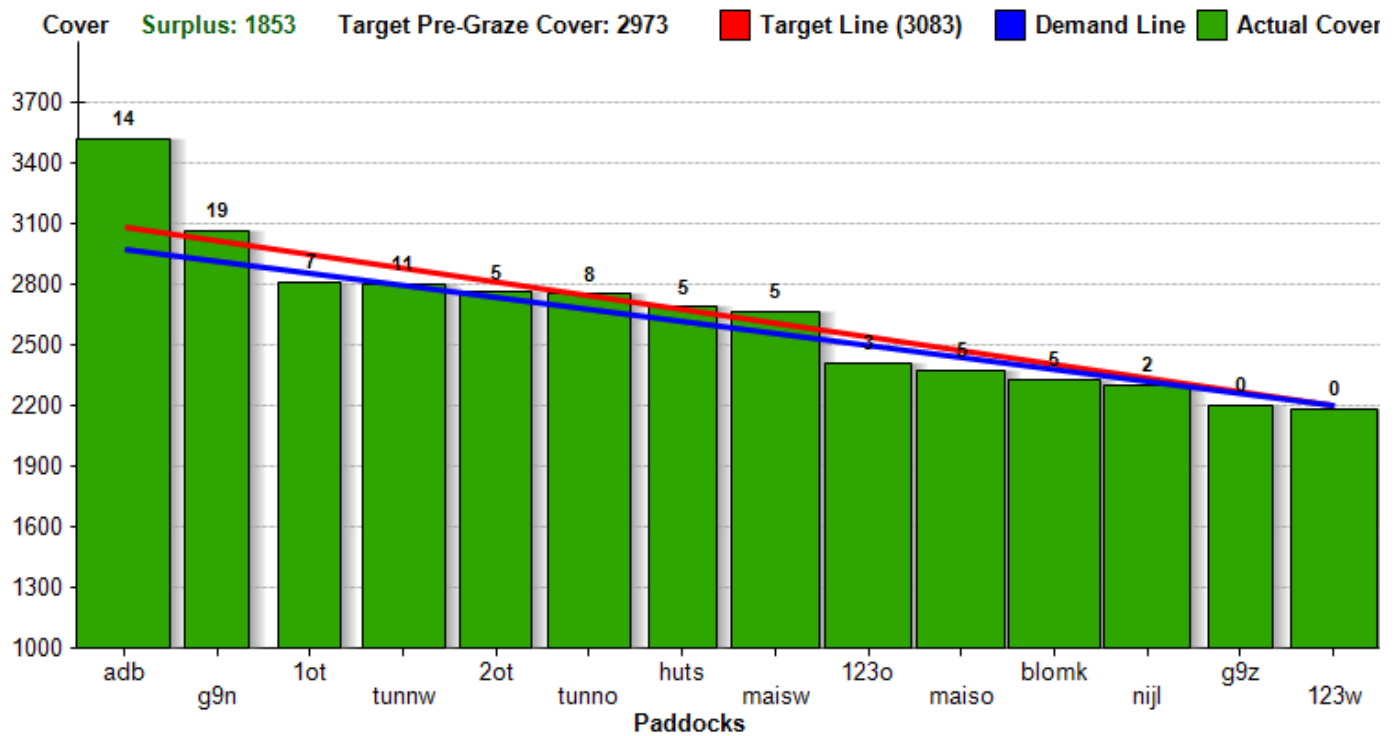

Farmer Name Jolle De Haan
Date Measured 13/06/2016
Mob Mob 1
Daily Growth 49.9 (64.7)
Farm Cover 2626
Total Area 39.1
Total LU 120
LU / Ha 3.07
Demand / Day 1680
N Kg / Ha 0
N % Area 0
Demand / Ha 43
Weather 21mm, 18°
Cover / LU 366.78
Litre/Cow/Day 26.25 (21/03)
kgMS/Cow 2.25
Milk Quality F4.61% / P3.72%
KgMs/Ha YTD 34 (71.51 Ha)
Short Term Silage 0 (0Ha)
Long Term Silage 7 (20.24Ha)
Area Unmeasured 16.3 Ha

	No.	Actual Grass	Meal	Silage	Target Grass	Mob
Spring Milkers	120	14	5	2	16	1
Autumn Milkers	0	0	0	0	0	1
2+ Year Old	0	0			0	1

Rotation Length 18 **Rotation Last Week:** 13.8
Post Grazing Cover 2200

Decision Notes:

Decisions:

Spring Cows Grass Target: 0 to 16
Rotation Length: 30 to 18

<u>Code</u>	<u>Name</u>	<u>Area</u>	<u>Cover</u>	<u>Growth</u>	<u>Grow/Day</u>	<u>Feed</u>	<u>Days</u>	<u>Comment</u>	<u>Mob</u>
adb	adb	3.310	3512	724	103.4	4343	2.6		1
g9n	grote 9 noord	2.240	3060	283	40.4	1926	1.2		1
1ot	1ot	2.200	2808	398	56.9	1338	0.8		1
tunnw	tunnis west	2.890	2798	94	13.4	1728	1.0		1
2ot	2ot	2.500	2756	617	88.1	1390	0.8		1
tunno	tunnis oost	2.880	2746	190	27.1	1572	0.9		1
huts	hs	2.350	2682	682	97.4	1133	0.7		1
maisw	maisstuk west	3.110	2662	762	108.9	1437	0.9		1
123o	123 oost	3.050	2409	469	67.0	637	0.4		1
maiso	maisstuk oost	3.100	2368	668	95.4	521	0.3		1
blomk	blomkestuk	3.200	2326	280	40.0	403	0.2		1
nijl	Nijland	3.010	2300	438	62.6	301	0.2		1
g9z	grote 9 zuid	2.230	2200	402	57.4	0	0.0		1
123w	123 west	3.030	2180	282	40.3	-61	0.0		1