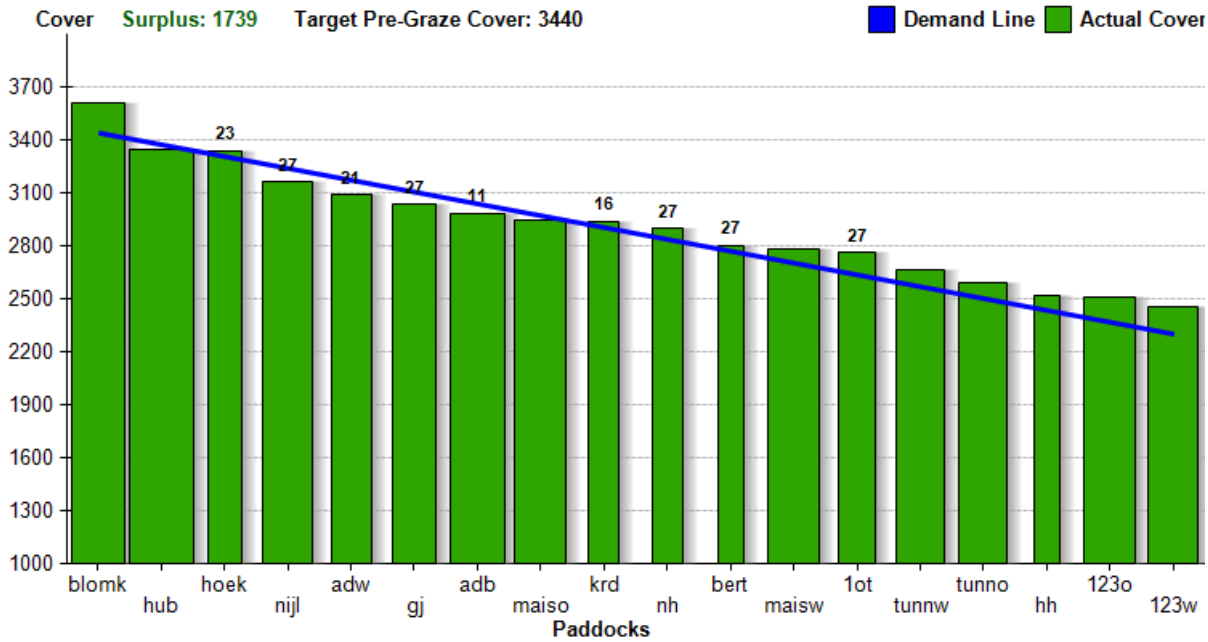

Farmer Jolle De Haan
Date 03/10/2016
Mob Mob 1
Daily Growth 41.9
Farm Cover 2926
Total Area 47.16
Total LU 118
Weather 16mm, 15.2°

Demand / Day 1416
Demand / Ha 30
LU / Ha 2.5
Cover / LU 570.4
Short Term Silage 0 (0Ha)
Long Term Silage 0 (0Ha)
Rotation Length 38

Rotation Last Week 65.8
Area Unmeasured 33.52 Ha
Post Grazing Cover 2300
Litre/Cow/Day 26.54 (02/10)
kgMS/Cow 2.09
Milk Quality F4.16% / P3.5%
KgMs/Ha YTD 41 (76.55 Ha)

Decisions: Spring Cows Quantity: 114 to 118 | Spring Cows Grass: 15 to 12 | Spring Cows Silage: 1 to 4 | Post Grazing Cover: 2250 to 2300 | Rotation Length: 23 to 38 |

Decisions Notes:

Code	Name	Area	Cover	Growth	Grow/Day	Feed	Days	Comment	Mob
blomk	blomkestuk	3.200	3606			4179	3.0		1
hub	huberts	3.858	3344	147	21.0	4028	2.8		1
hoek	hoekstuk	2.000	3334	148	21.1	2068	1.5		1
nijl	Nijland	3.010	3155	485	69.3	2574	1.8		1
adw	adw	2.430	3082	641	91.6	1900	1.3		1
gj	GertJan	2.561	3029	305	43.6	1867	1.3		1
adb	adb	3.310	2976	682	97.4	2238	1.6		1
maiso	maisstuk oost	3.100	2945	305	43.6	2000	1.4		1
krd	krd	1.800	2934	73	10.4	1141	0.8		1
nh	naasthuis	1.773	2892	342	48.9	1050	0.7		1
bert	bertus	1.475	2798	288	41.1	735	0.5		1
maisw	maisstuk west	3.110	2777	137	19.6	1483	1.1		1
1ot	1ot	2.200	2756	94	13.4	1003	0.7		1
tunnw	tunnis west	2.890	2662	221	31.6	1046	0.7		1
tunno	tunnis oost	2.880	2588	52	7.4	829	0.6		1
hh	hh	1.480	2514	220	31.4	317	0.2		1
123o	123 oost	3.050	2504	284	40.6	622	0.4		1
123w	123 west	3.030	2452	410	58.6	461	0.3		1