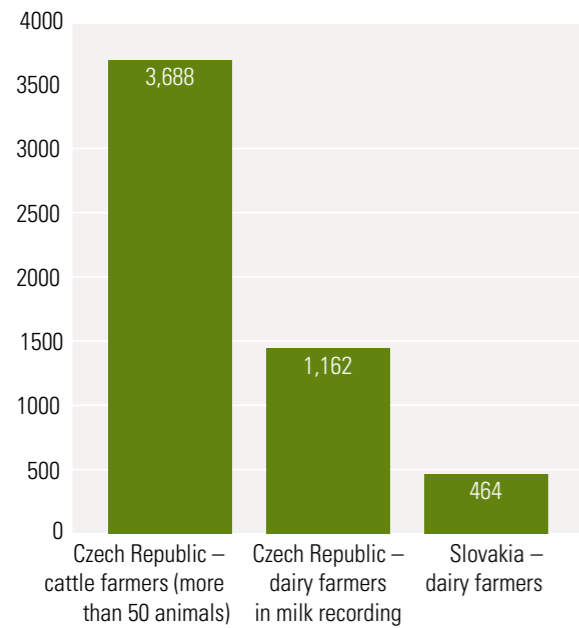

TOPS READER SURVEY

NUMBER OF CATTLE AND DAIRY FARMS