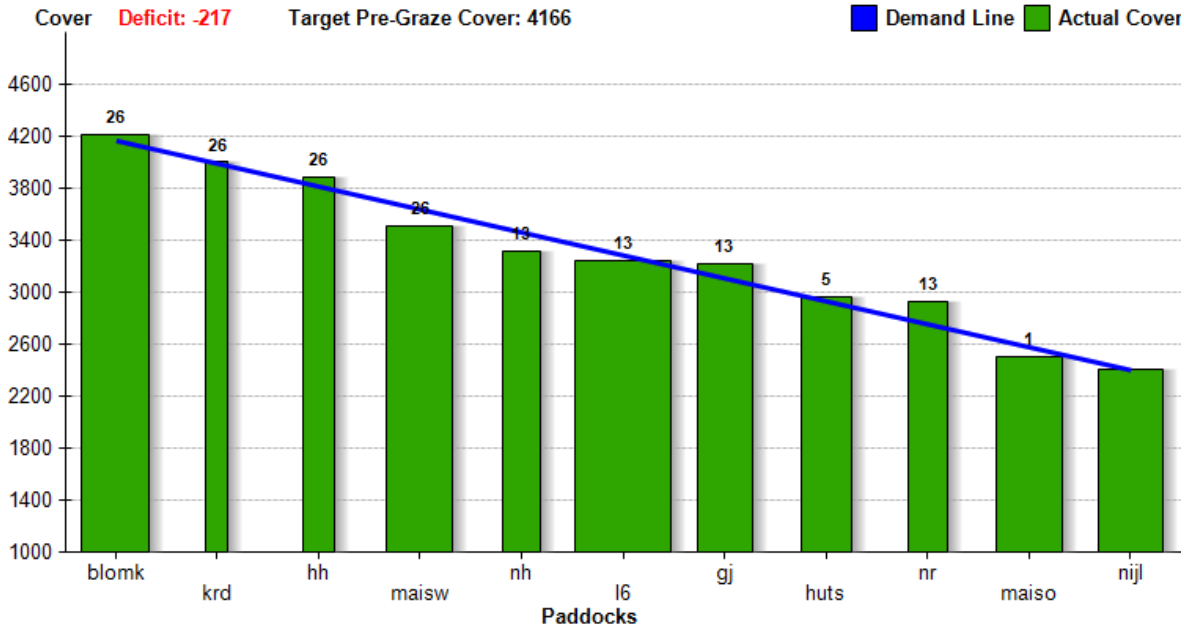

Farmer Jolle De Haan
 Date 04/07/2016
 Mob All Mobs
 Daily Growth 68.4 (67.2)
 Farm Cover 3225
 Total Area 27.92
 Total LU 146
 Weather 30mm, 16.5°

Demand / Day 2466
 Demand / Ha 88.3
 LU / Ha 5.23
 Cover / LU 329.83
 Short Term Silage 1 (3.01Ha)
 Long Term Silage 16 (39.48Ha)
 Rotation Length 20

Rotation Last Week 22.5
 Area Unmeasured 8.24 Ha
 Post Grazing Cover 2400
 Litre/Cow/Day 26.25 (21/03)
 kgMS/Cow 2.25
 Milk Quality F4.61% / P3.72%
 KgMs/Ha YTD 34 (71.51 Ha)

Decisions: Rotation Length: 18 to 20 | nijl (3.01Ha 4110 Cover): Take out for ST Silage | mos (2.6Ha 3260 Cover): Take out for LT Silage | vhw (0.697Ha 3155 Cover): Take out for LT Silage | who (0.831Ha 3144 Cover): Take out for LT Silage | bert (1.475Ha 2472 Cover): Take out for LT Silage | bults (3.81Ha 2430 Cover): Take out for LT Silage | 123w (3.03Ha 2420 Cover): Take out for LT Silage | vdw4 (1.88Ha 2200 Cover): Take out for LT Silage |

Decisions Notes:

Code	Name	Area	Cover	Growth	Grow/Day	Feed	Days	Comment	Mob
blomk	blomkestuk	3.200	4206	736	105.1	5779	2.3		1
krd	krd	0.980	3995			1563	0.6		1
hh	hh	1.480	3880	851	121.6	2190	0.9		1
maisw	maisstuk west	3.110	3502	431	61.6	3427	1.4		1
nh	naasthuis	1.773	3312	398	56.9	1617	0.7		1
l6	l6	4.500	3239	630	90.0	3776	1.5		1
gj	GertJan	2.561	3218	578	82.6	2095	0.9		1
huts	hs	2.350	2956	733	104.7	1307	0.5		1
nr	naast ree	1.860	2924	189	27.0	975	0.4		1
maiso	maisstuk oost	3.100	2500	178	25.4	310	0.1		1
nijl	Nijland	3.010	2400	745	106.4	0	0.0		1